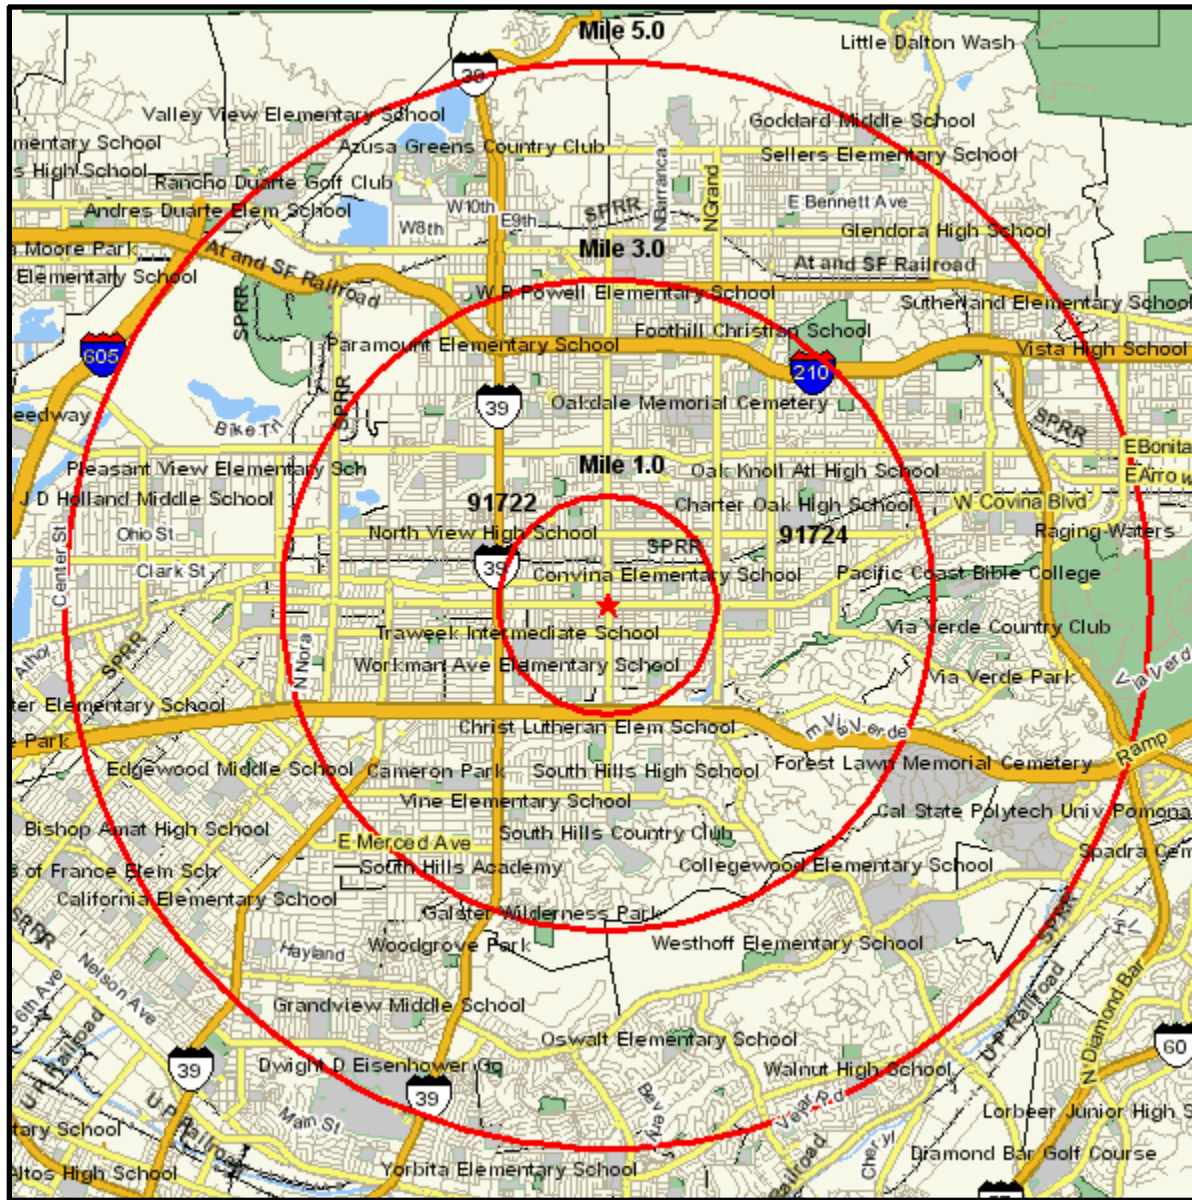

Area Map

Prepared For:

Order #: 969970169
Site: 01

CITRUS AND BADILLO,

Coord: 34.086248, -117.890145
Radius - See Appendix for Details

Area Map

Prepared For:

Order #: 969970169
Site: 01

Appendix: Area Listing

Area Name: CITRUS AND BADILLO

Type: Radius 1

Radius Definition:

N CITRUS AVE AT E BADILLO ST
COVINA, CA 91723

Center Point: 34.086248 -117.890145
Circle/Band: 0.00 - 1.00

Area Name: CITRUS AND BADILLO

Type: Radius 2

Radius Definition:

N CITRUS AVE AT E BADILLO ST
COVINA, CA 91723

Center Point: 34.086248 -117.890145
Circle/Band: 0.00 - 3.00

Area Name: CITRUS AND BADILLO

Type: Radius 3

Radius Definition:

N CITRUS AVE AT E BADILLO ST
COVINA, CA 91723

Center Point: 34.086248 -117.890145
Circle/Band: 0.00 - 5.00