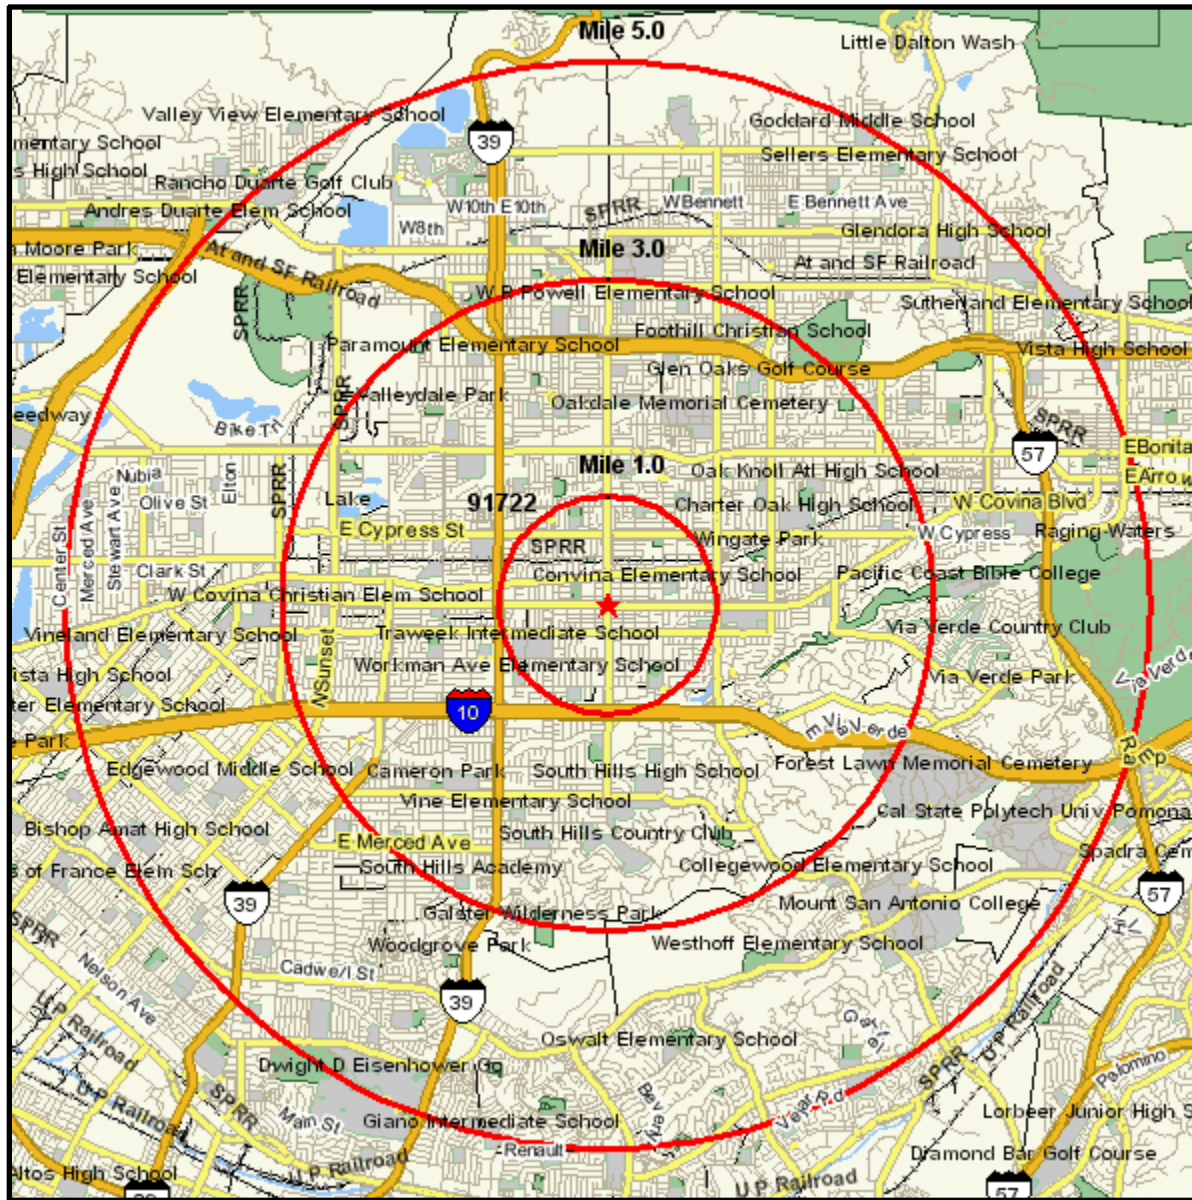

# Area Map

Prepared For:

Order #: 968791346  
Site: 01

S CITRUS AVE AT E BADILLO ST,

Coord: 34.086248, -117.890145  
Radius - See Appendix for Details

# Area Map

Prepared For:

Order #: 968791346  
Site: 01

## Appendix: Area Listing

### Area Name: S CITRUS AVE AT E BADILLO ST

Type: Radius 1

**Radius Definition:**

---

S CITRUS AVE AT E BADILLO ST  
COVINA, CA 91723

Center Point: 34.086248 -117.890145  
Circle/Band: 0.00 - 1.00