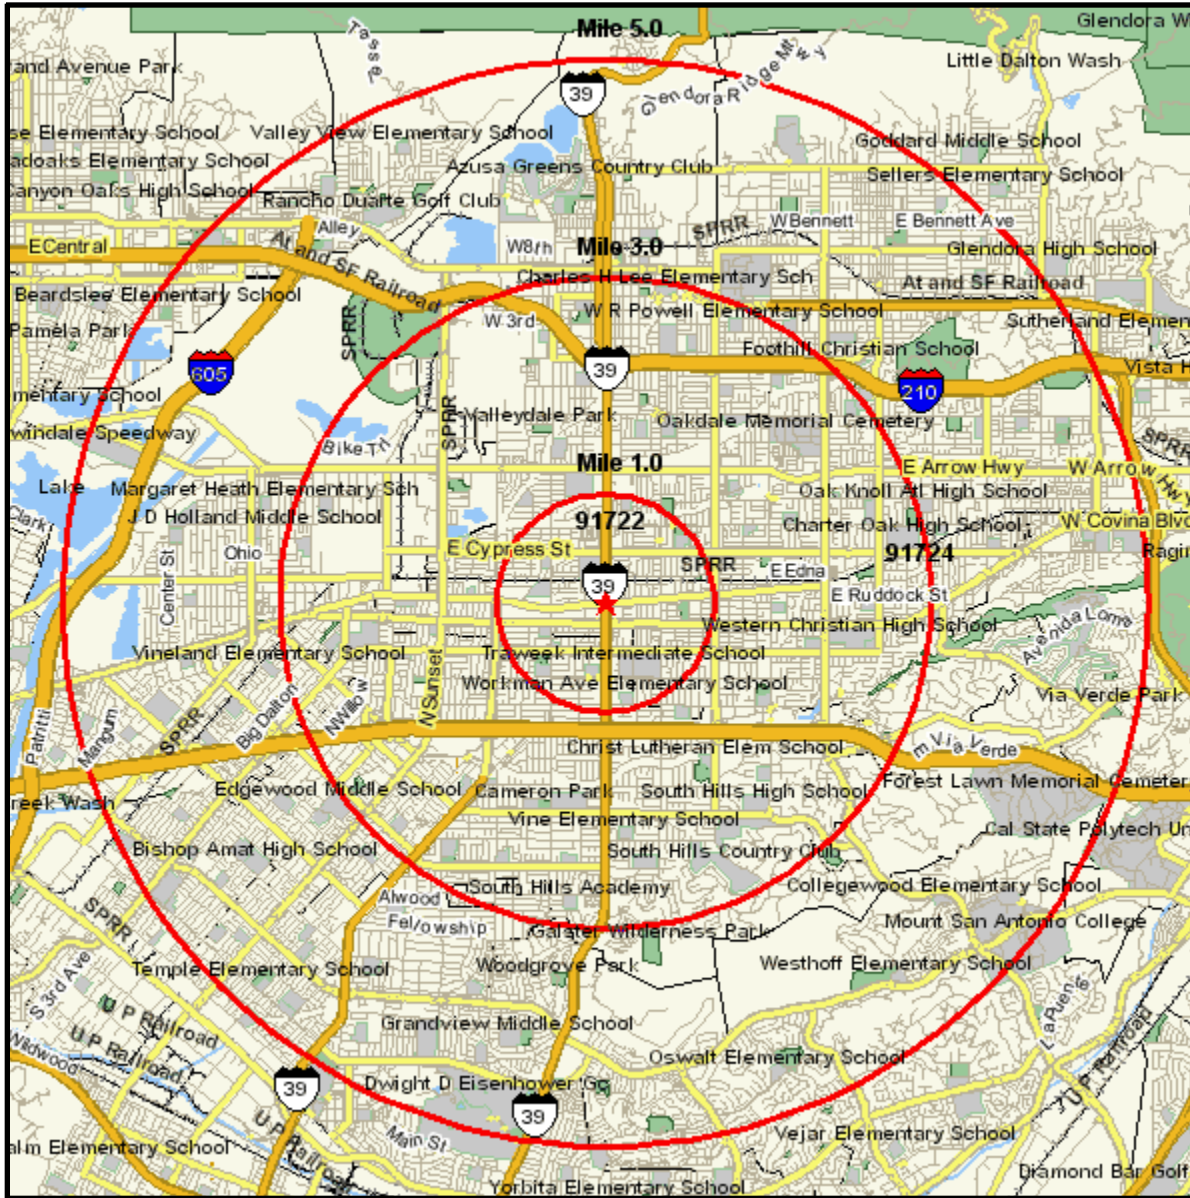

# Area Map

Prepared For:

Order #: 969970280  
Site: 01

N AZUSA AVE AT W SAN BERNARDINO  
RD  
COVINA, CA 91722  
Coord: 34.089020, -117.907795  
Radius - See Appendix for Details

# Area Map

Prepared For:

Order #: 969970280  
Site: 01

## Appendix: Area Listing

#### Radius Definition:

N AZUSA AVE AT W SAN BERNARDINO RD  
COVINA, CA 91722

Center Point: 34.089020 -117.907795  
Circle/Band: 0.00 - 1.00