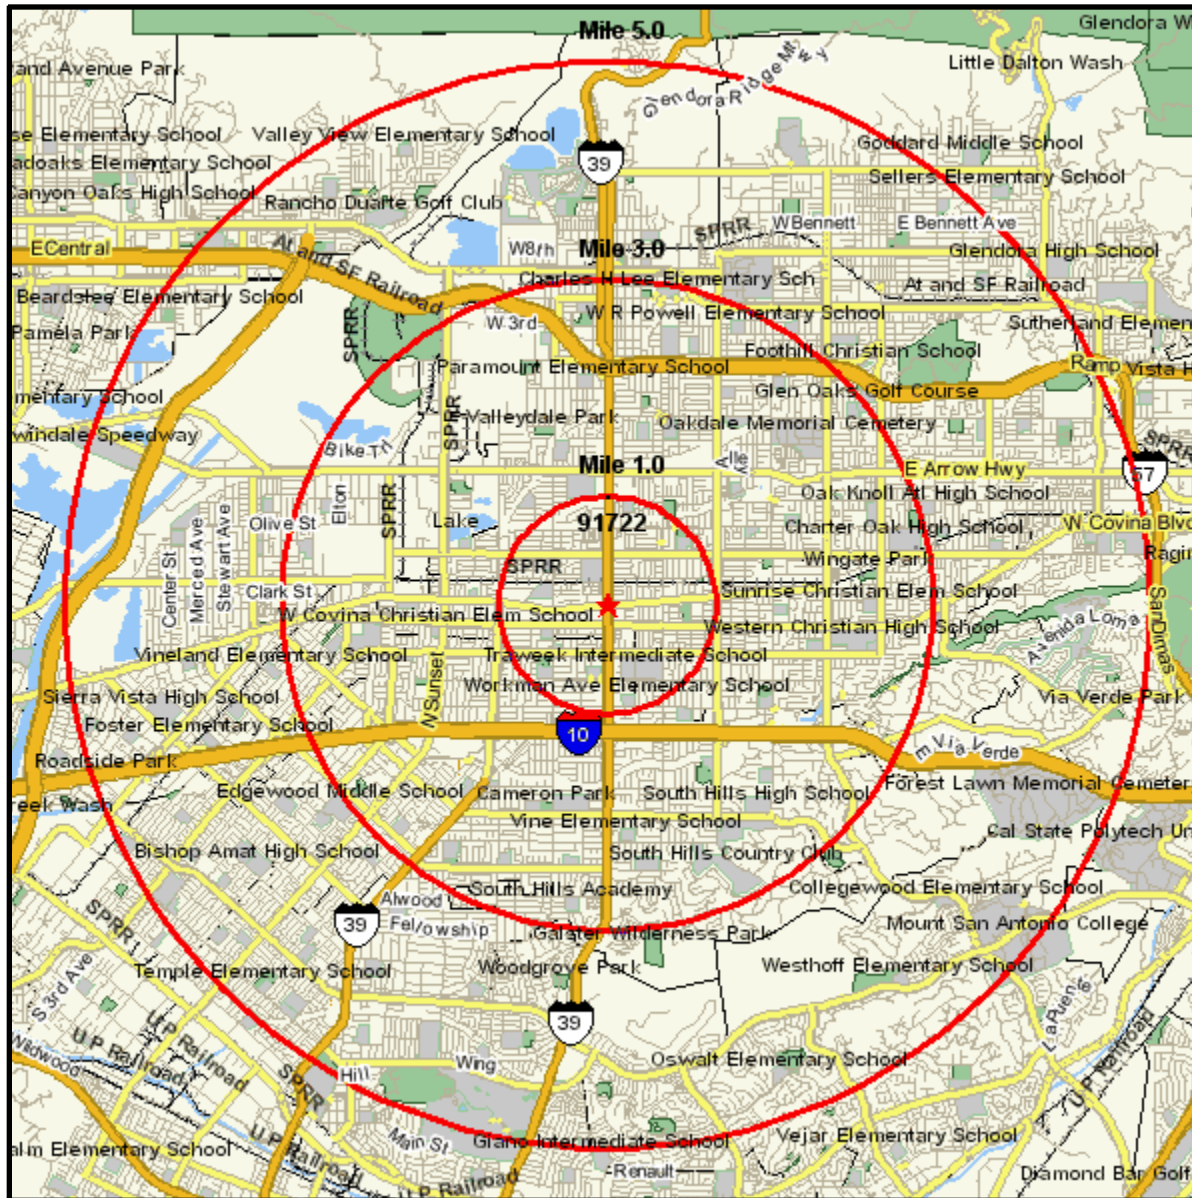

Area Map

Prepared For:

Order #: 968791393
Site: 01

N AZUSA AVE AT W SAN BERNARDIN,

Coord: 34.089020, -117.907795
Radius - See Appendix for Details

Area Map

Prepared For:

Order #: 968791393
Site: 01

Appendix: Area Listing

Area Name: N AZUSA AVE AT W SAN BERNARDIN

Type: Radius 1

Radius Definition:

N AZUSA AVE AT W SAN BERNARDINO RD
COVINA, CA 91722

Center Point: 34.089020 -117.907795
Circle/Band: 0.00 - 1.00

Area Name: N AZUSA AVE AT W SAN BERNARDIN

Type: Radius 2

Radius Definition:

N AZUSA AVE AT W SAN BERNARDINO RD
COVINA, CA 91722

Center Point: 34.089020 -117.907795
Circle/Band: 0.00 - 3.00

Area Name: N AZUSA AVE AT W SAN BERNARDIN

Type: Radius 3

Radius Definition:

N AZUSA AVE AT W SAN BERNARDINO RD
COVINA, CA 91722

Center Point: 34.089020 -117.907795
Circle/Band: 0.00 - 5.00